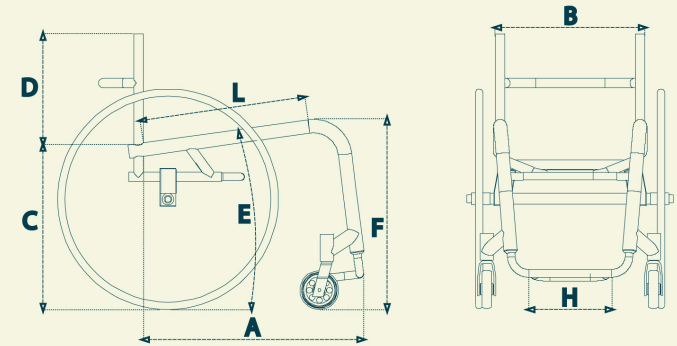

# GTM HAMMER vario

bespoke

**GTM**<sup>®</sup>  
MOBIL  
TECHNOLOGY

**GTM HAMMER VARIO** combines functionality, quality and style for a reasonable price.

This wheelchair features a rigid open frame. The chair's centre of gravity is adjusted individually for each user. The backrest features a lock-down device, allowing it to be locked even when folded down.

The dimensions and accessories are custom tailored to the user's specifications.

The basic option features seat angles of 6° (for paraplegics), 8°, and 10°. The GTM HAMMER VARIO TETRA is a version designed for users with low stability (tetraplegics), and features a 13° seat angle.

## WHEELCHAIR MEASUREMENTS

E	C	A	50	52,5	55	57,5	60
6°	44	F	49	49,3	49,5	49,8	50
6°	46		51	51,3	51,5	51,8	52
8°	43,5		49	49,3	49,5	50	50,5
10°	42		49	49,3	49,5	50,3	51
13°	42		-	-	51,5	52	52,5
		L	35	37,5	40	42,5	45

## TECHNICAL SPECIFICATIONS

- FRAME – high-quality aluminium alloy open-frame
- BACKREST – rigid or lock-down
- FOOTREST – gradually adjustable height
- REAR WHEELS – size: 22", 24", 26", camber: 0°, 2°, 3°, 5°
- PUSHRIMS – aluminium
- CASTOR WHEELS – size: 4", plastic
- SIDE GUARDS – plastic, carbon-fibre; straight or with mudguard; detachable or collapsible with armrest
- FRAME COLOUR – black, silver, graphite, navy blue, cherry, green
- UPHOLSTERY – breathable fabric, adjustable upholstery tension in backrest and seat, black